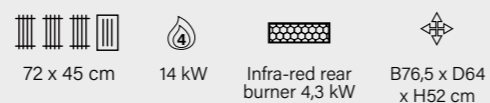

72 x 45 cm

14 kW

Infra-red rear burner 4,3 kW

B76,5 x D64 x H52 cm