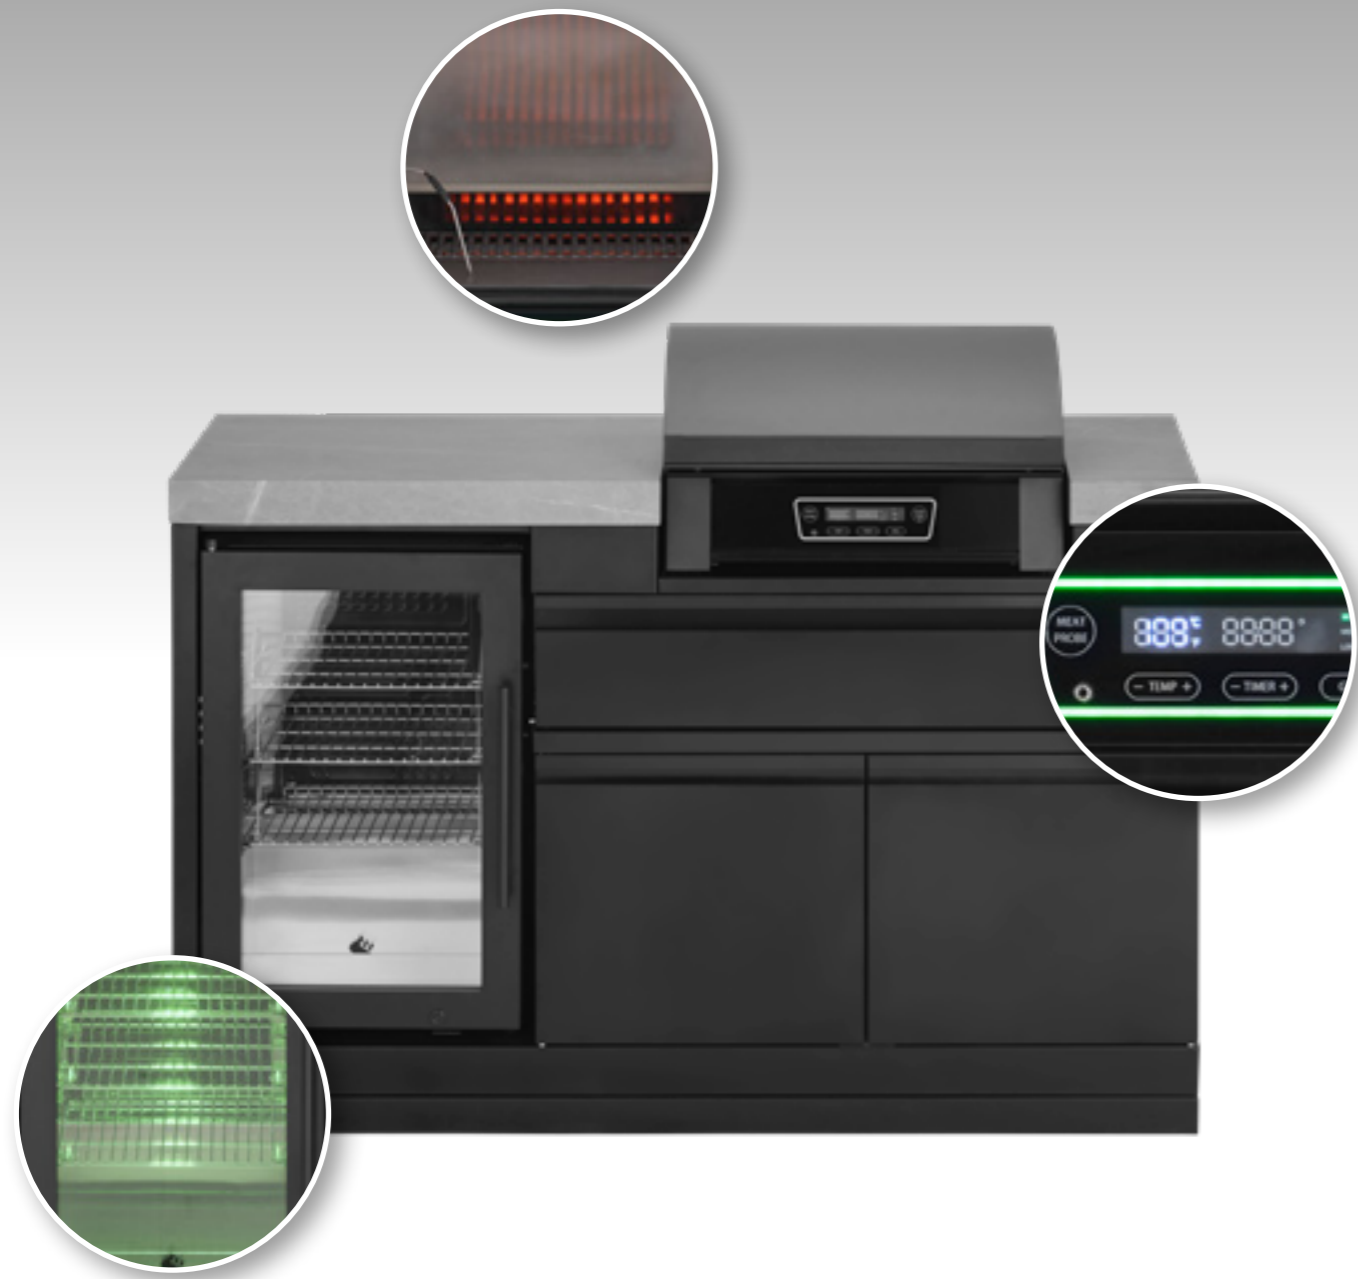

### Backyard Bistro Electric Outdoor Kitchen – Compact & Innovative

The Backyard Bistro Electric Outdoor Kitchen is a unique and compact outdoor kitchen that stands out for its use of the E2 electric BBQ grill, offering a smokeless and efficient grilling experience. Designed with versatility in mind, this outdoor kitchen is perfect for any backyard, but also an excellent choice for spaces like vacation parks.